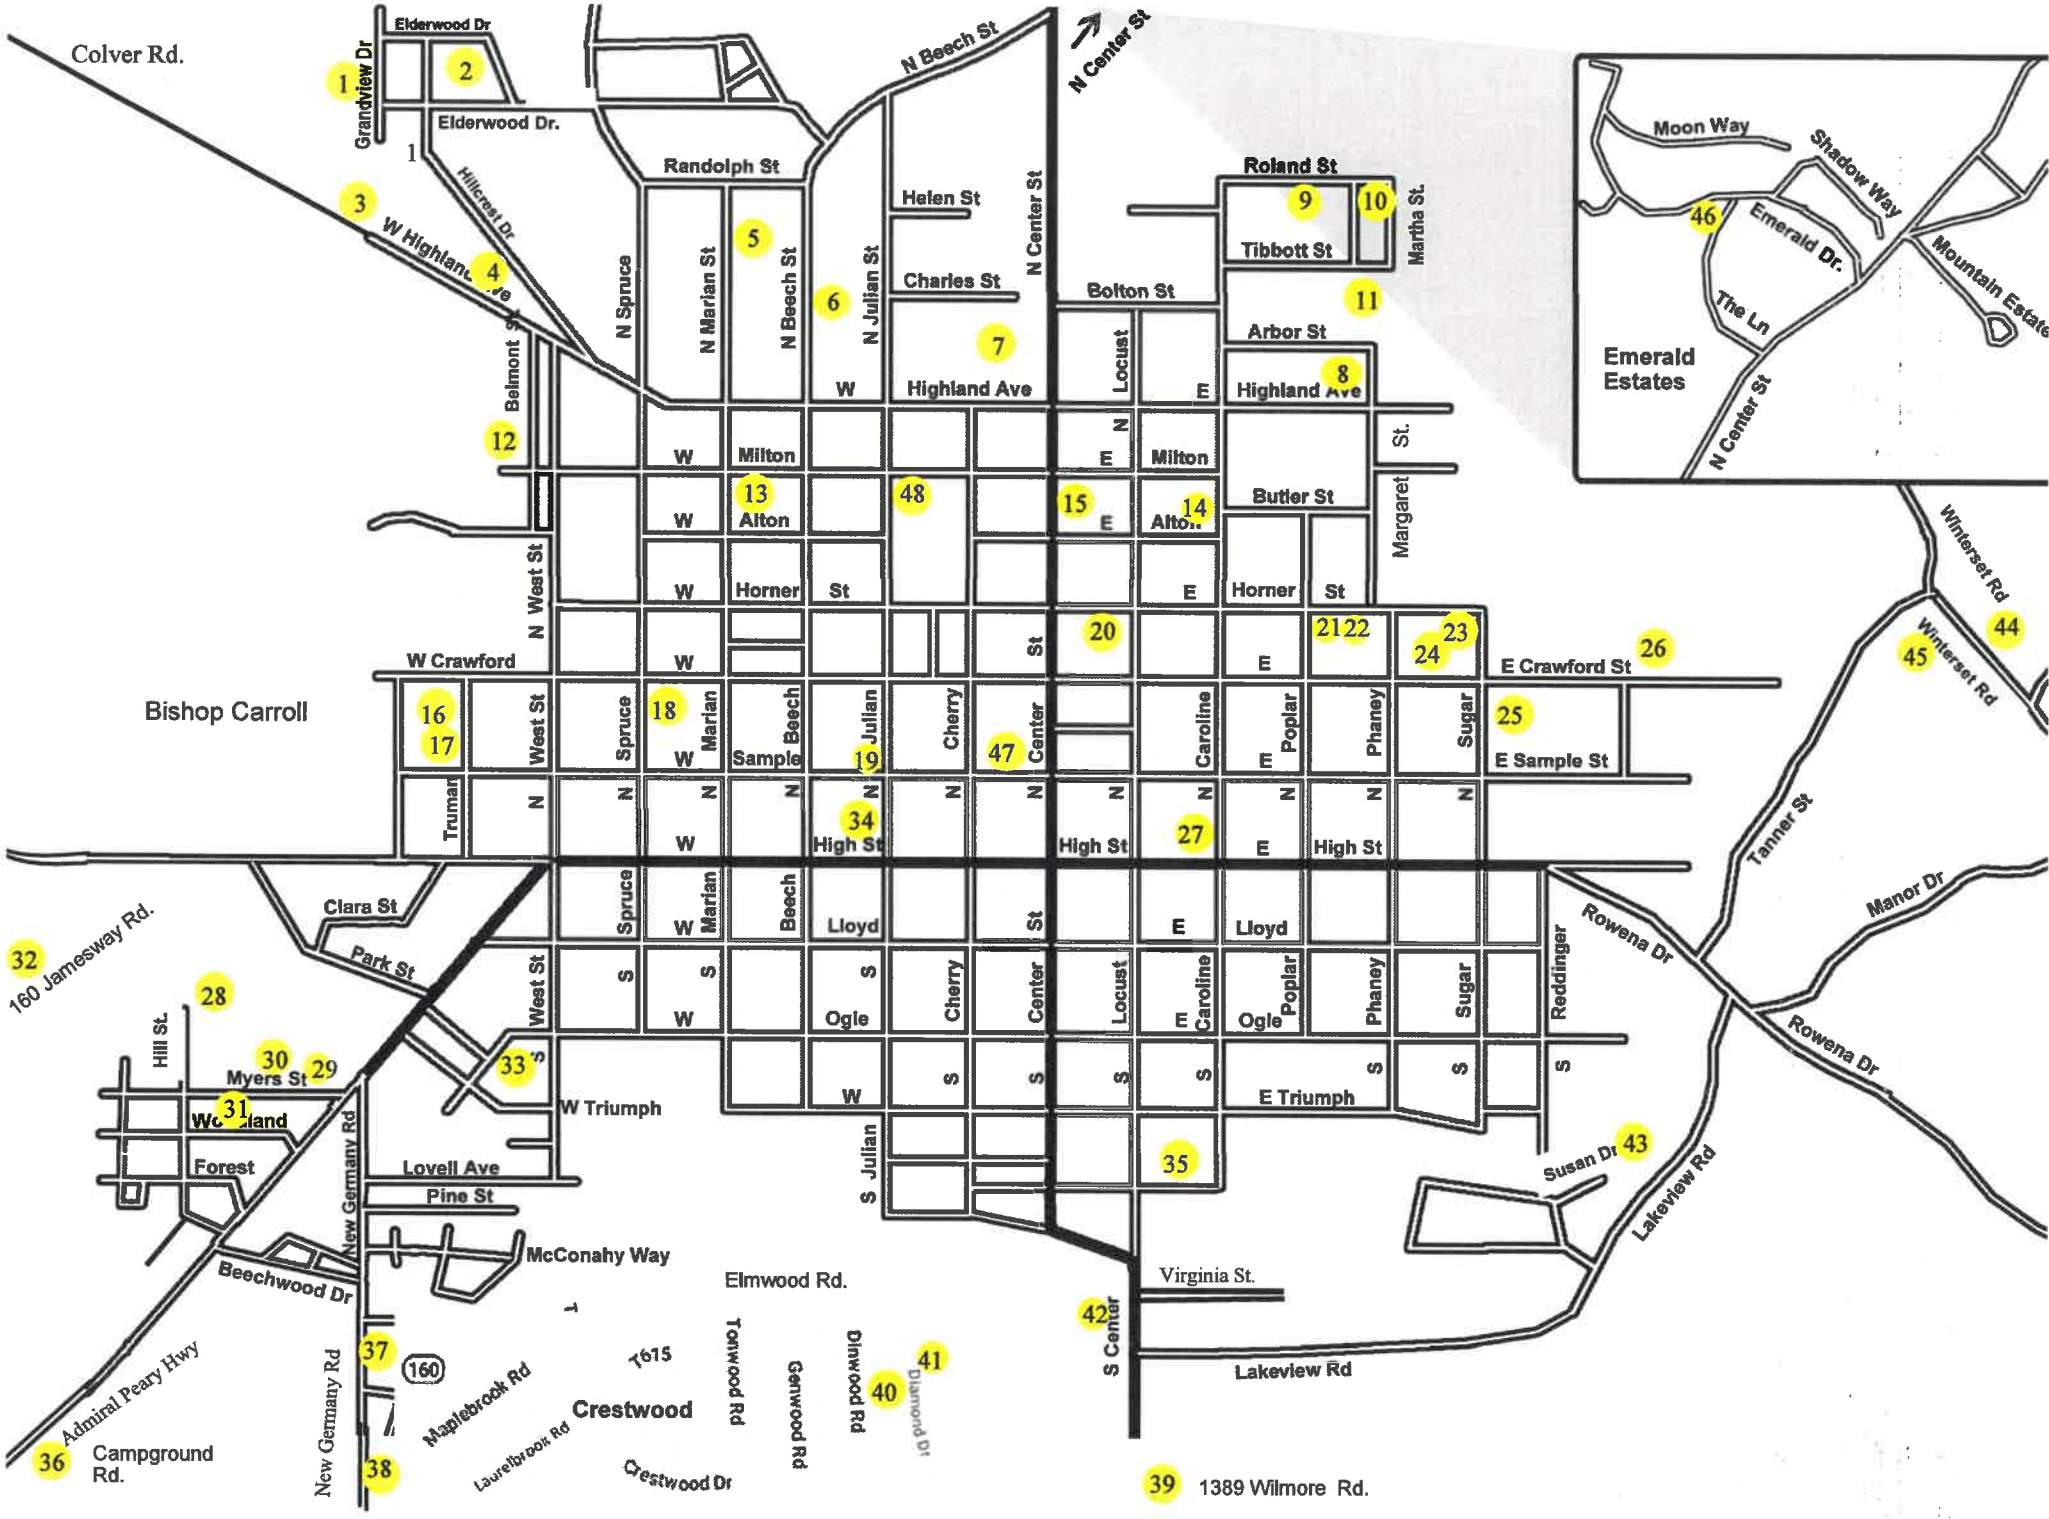

# Ebensburg Community Yard Sale 2022

| Street |  | Time                   | Street |  | Time                   |
|--------|--|------------------------|--------|--|------------------------|
| 1      | 109 Grandview Road                       | Sat. 9 am - 2 pm       | 26     | 805 East Crawford Street                     | Sat. 8 am - 3 pm       |
| 2      | 143 Elderwood Drive                      | Sat. 9 am - 1 pm       | 27     | 217 East High Street                         | Sat. 8 am - 1 pm       |
| 3      | 763 West Highland Avenue                 | Fri.-Sat. 9 am - TBD   | 28     | 103 Hill Street                              | Sat. 8 am - 5 pm       |
| 4      | 115 Hillcrest Drive                      | Fri.-Sat. 8 am - 5 pm  | 29     | 105 Myers Street                             | Fri.- Sat. 8 am - 5 pm |
| 5      | 734 N Marion Street                      | Fri.- Sat. 8 am - 4pm  | 30     | 341 Myers Street                             | Sat. 8 am - 2 pm       |
| 6      | 722 N Beech Street                       | Sat. 9 am -4 pm        | 31     | 422 Myers Street                             | Sat. 7 am - 4 pm       |
| 7      | 225 West Highland Avenue, Ebg Library    | Sat. 8 am - 4 pm       | 32     | 160 Jamesway Road                            | Sat. 8 am - 1 pm       |
| 8      | 317 East Highland Ave.                   | Sat. 8 am - 2 pm       | 33     | 818 West Ogle Street                         | Sat. 8 am - 4 pm       |
| 9      | 320 Roland Street                        | Fri.-Sat. 8 am - 4 pm  | 34     | 121 N. Julian Street                         | Sat. 9 am - 3 pm       |
| 10     | 123 Martha Street                        | Sat. 8 am - 2 pm       | 35     | 428 S Caroline Street                        | Fri.-Sat. 9 am - 3 pm  |
| 11     | 928 Margaret Street                      | Fri.- Sat. 8 am - 4 pm | 36     | 3735 Admiral Peary Highway                   | Sat. - Sun. 8 am-2 pm  |
| 12     | 601 Belmont Avenue                       | Sat. 8 am - 3 pm       | 37     | 3342 New Germany Road                        | Sat. 8 am - TBD        |
| 13     | 508 N Marion Street                      | Sat. 8 am - 4 pm       | 38     | 3518 New Germany Road                        | Fri.-Sat. 8 am - 4 pm  |
| 14     | 225 E. Alton Street (corner of Caroline) | Sat. 9 am - 4 pm       | 39     | 1389 Wilmore Road                            | Fri.-Sat. 9 am - 3 pm  |
| 15     | 518 N. Center Street (Century 21 Office) | Fri-Sat 7 am - 2 pm    | 40     | 195 Diamond Drive                            | Sat. 8 am - 4 pm       |
| 16     | 241 Truman Street                        | Fri.-Sat. 8 am - 1 pm  | 41     | 196 Diamond Drive                            | Sat. 9 am - 3 pm       |
| 17     | 801 West Sample Street                   | Sat. 7 am - 2 pm       | 42     | 511 S. Center Street                         | Sat. 8 am - 4 pm       |
| 18     | 520 West Crawford Street                 | Sat. 8 am- 4 pm        | 43     | 107 Susan Drive                              | Fri.-Sat. 9 am - 3 pm  |
| 19     | 201 N Julian Street                      | Sat. 9 am - 5 pm       | 44     | 945 Winterset Road                           | Sat. 8 am - 3 pm       |
| 20     | 110 East Horner Street                   | Fri.-Sat. 7 am - 4 pm  | 45     | 1190 Winterset Road (Contents of House)      | Fri.-Sat. 8 am - 3 pm  |
| 21     | 316 N Poplar Street                      | Sat. 8 am - TBD        | 46     | 232 Emerald Drive                            | Sat. 8 am - 5 pm       |
| 22     | 408 East Horner Street                   | Sat. 8 am - 4 pm       | 47     | 120 West Sample St. (VFW)                    | Sat. 8 am - 2 pm       |
| 23     | 522 East Horner Street                   | Sat. 8 am - 5 pm       | 48     | 500 N. Julian Street (Holy Name Church Hall) | Sat. 8 am - 1 pm       |
| 24     | 507 East Crawford Street                 | Sat. 8 am - 2 pm       | 49     |  |                        |
| 25     | 600 East Crawford Street                 | Sat. 8 am - 12 pm      | 50     |  |                        |