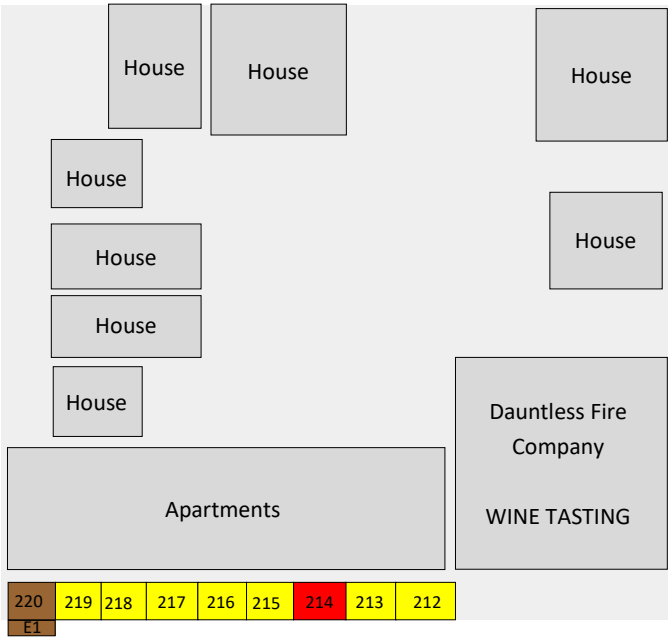

- Crafters
- Food Vendor
- Jewelry
- Non-profit or Collectible
- Baked Goods/Sweets
- Sponsor
- T/C = Tables/Chairs

Please note - Each numbered box represents a 10' x 10' space. Some appear larger than others to make everything fit onto one map.

W. Crawford Street