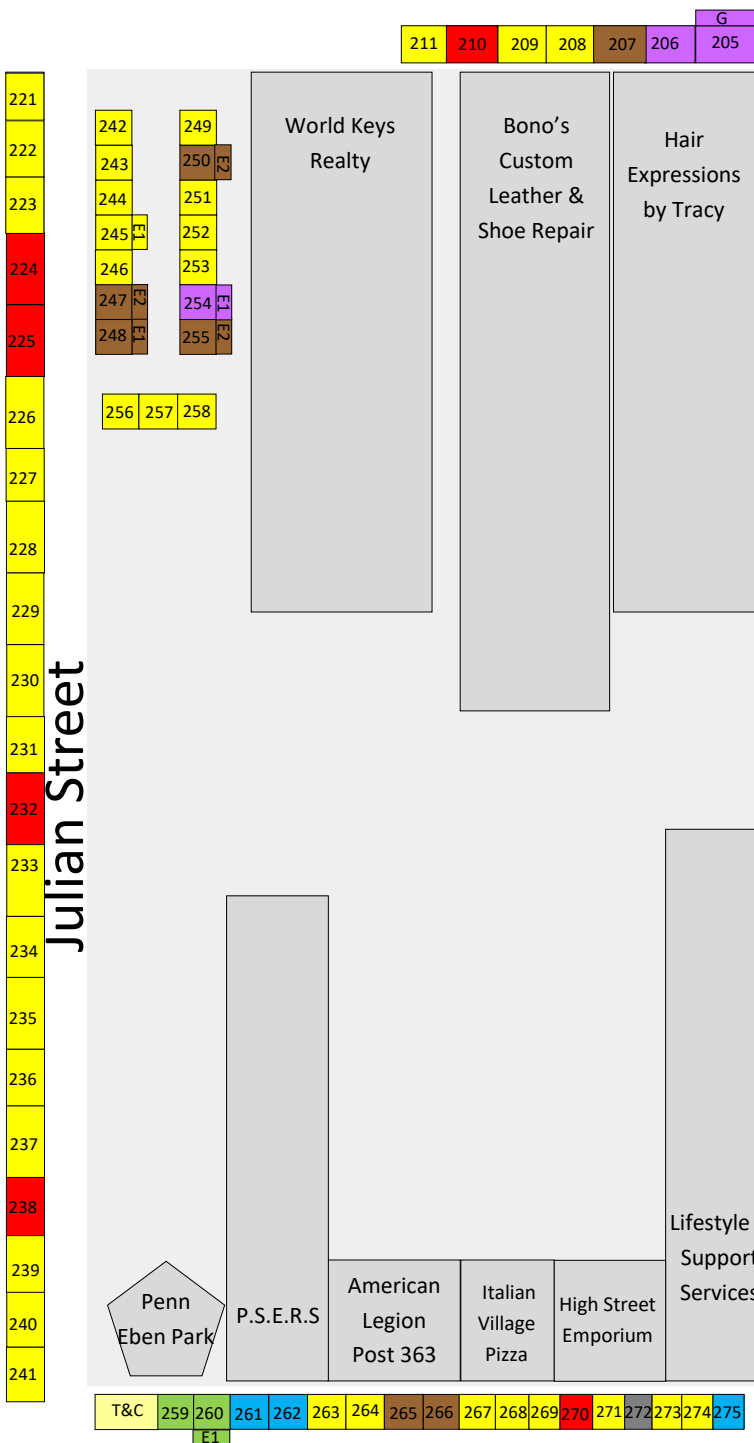

W. Sample Street