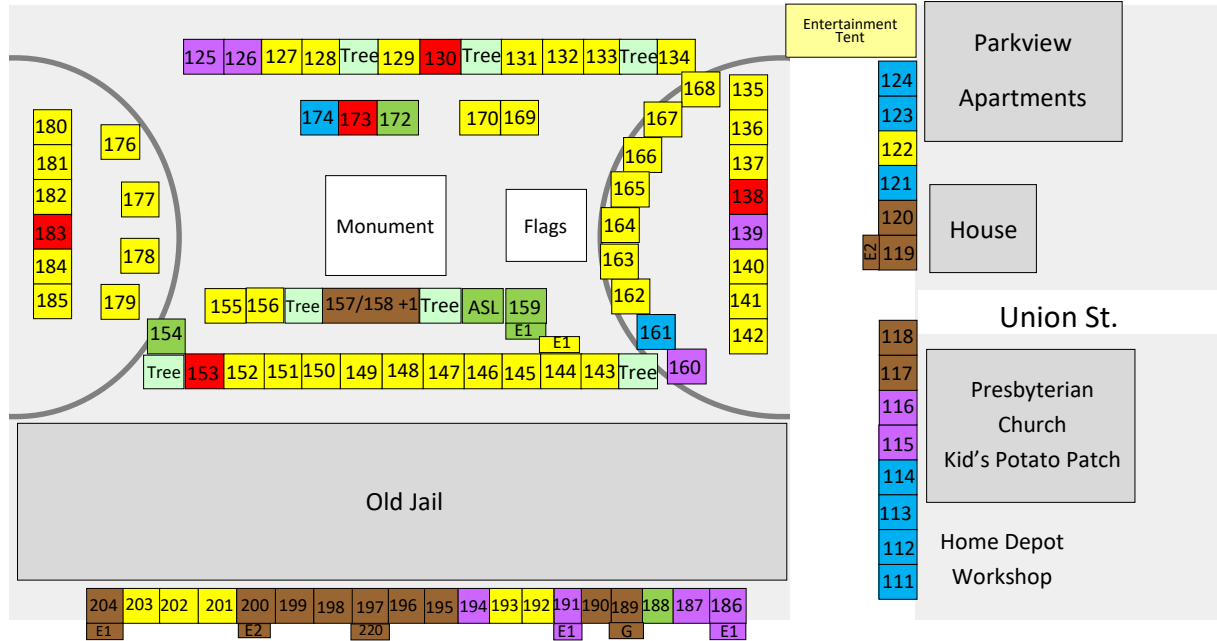

- Crafters
- Food Vendor
- Jewelry
- Non-profit or Collectible
- Baked Goods/Sweets
- Sponsor
- T/C = Tables/Chairs

Please note - Each numbered box represents a 10' x 10' space. Some appear larger than others to make everything fit onto one map.

W. Crawford Street