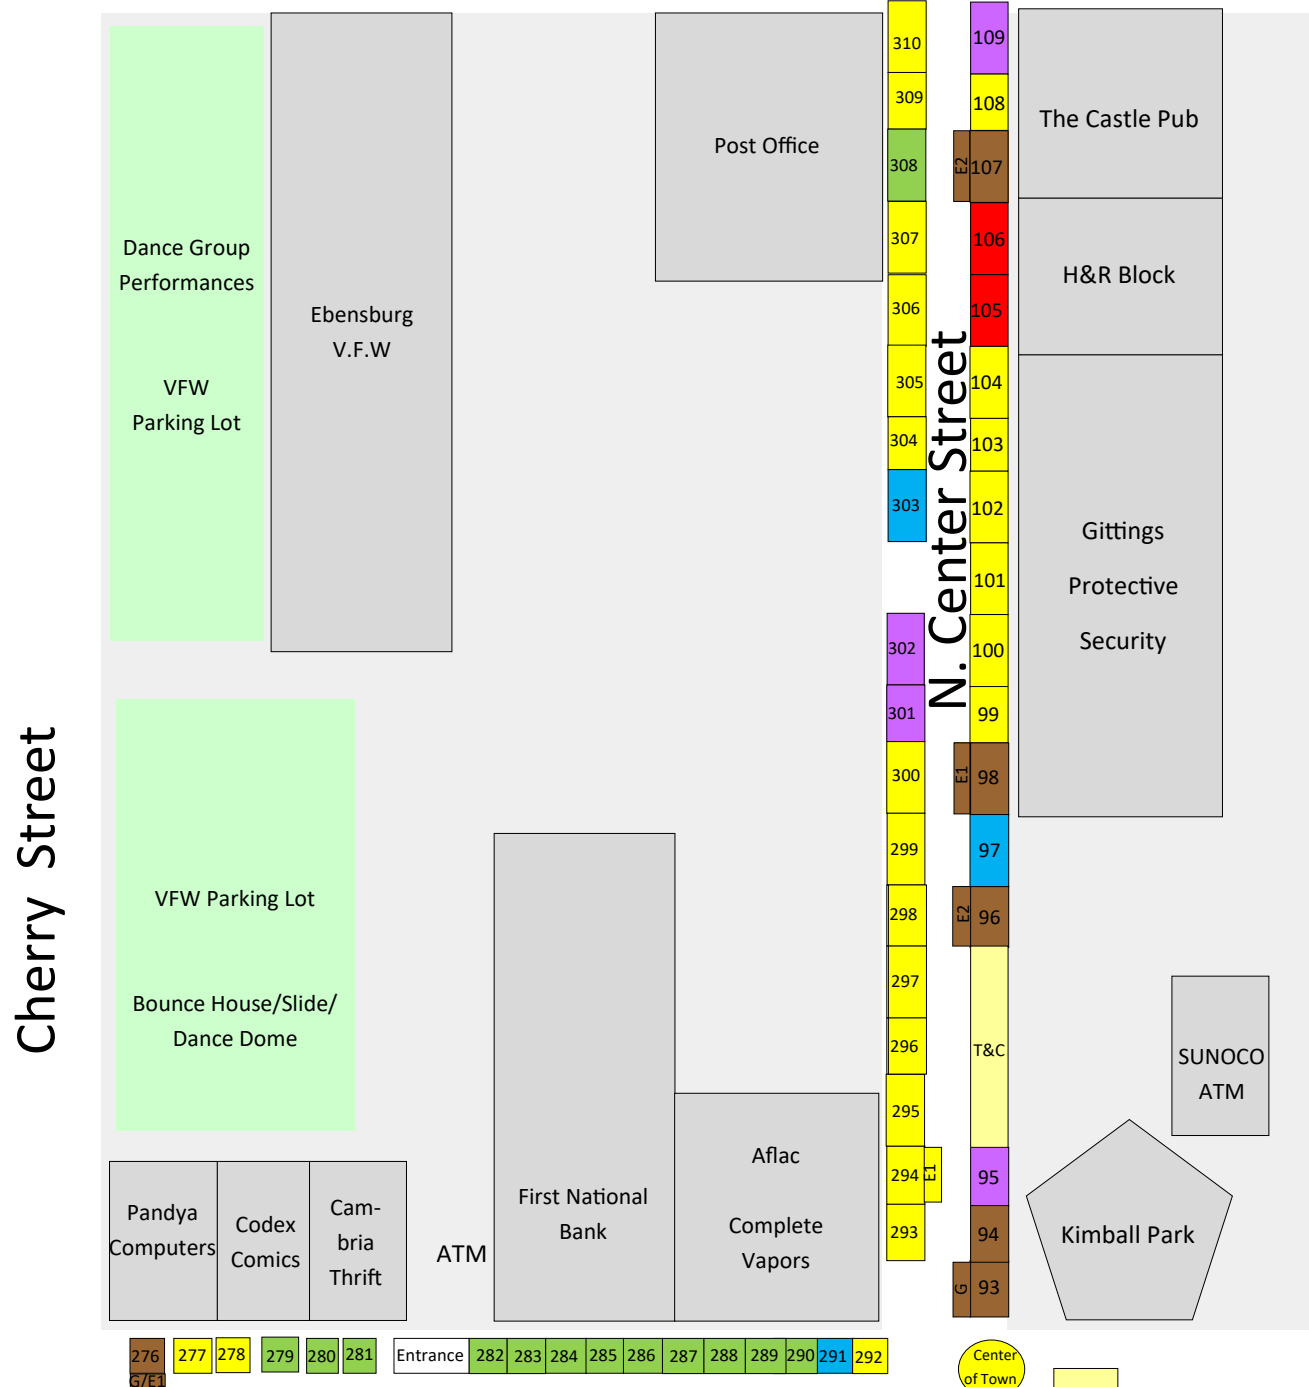

W. Sample Street